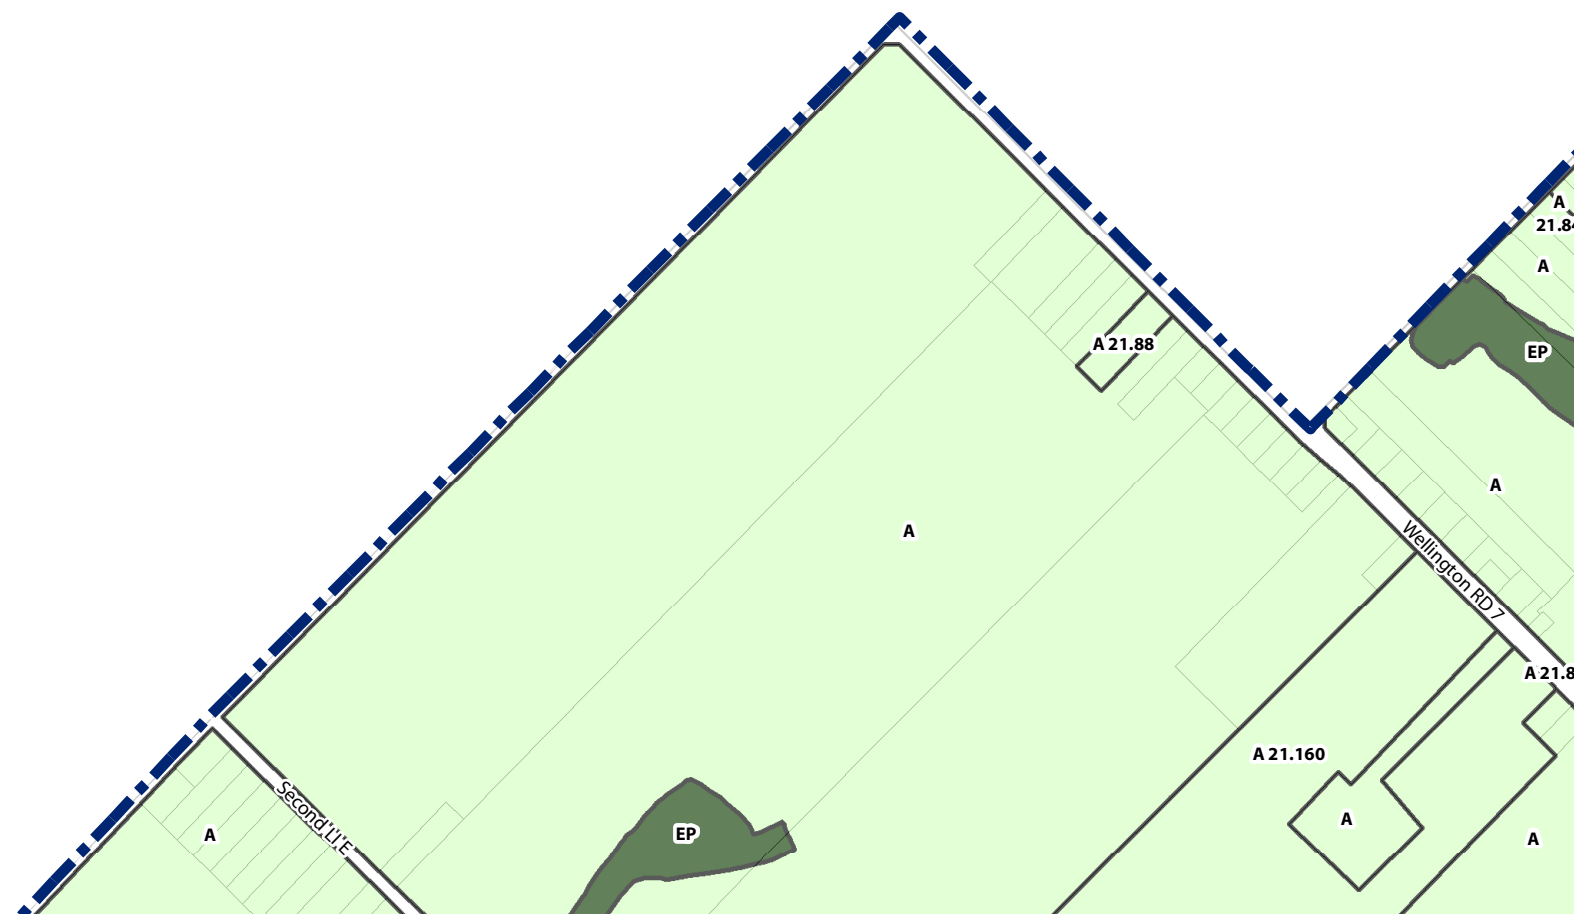

# Schedule A Map 35

**Neighbouring Maps**

		43
	<b>35</b>	36
27	28	29

Township  
Of Centre  
Wellington

**Legend**

- Township Boundary
- Property Boundary
- Zoning**
- Agricultural (A)
- Environmental Protection (EP)

To be read in conjunction with Zoning By-law 40/2016  
DO NOT USE FOR SURVEY OR NAVIGATION PURPOSES  
This map is for reference only and may not be accurate.  
Some data gathered by Wellington County, 2016.  
Includes material which is copyright of the Queen's Printer for Ontario.